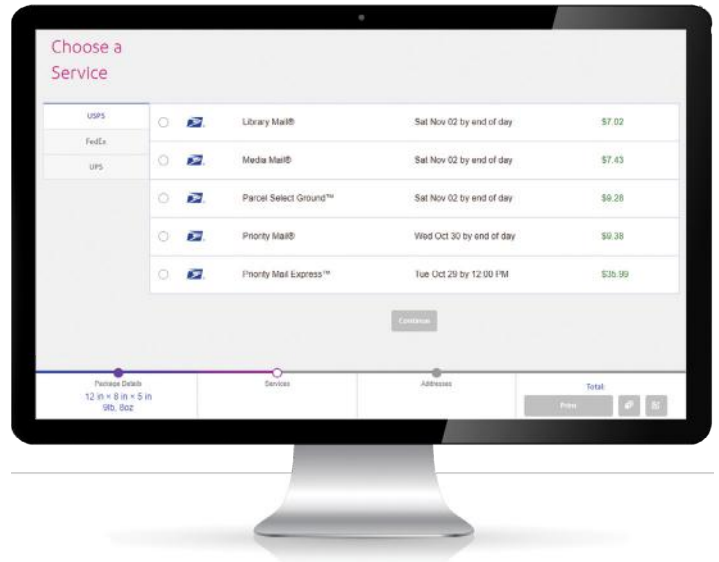

Designed for simplicity, visibility and ease of use.

Gain online access to ship the way you want.

Use SendPro® Online to print trackable shipping labels from any computer and easily compare rates with the Shipping Rate Selector.

Control at your fingertips.

Easily navigate the intuitive menu with the large, full-color 7" touchscreen.

Track postage costs with precision.

View and email spending, shipping, accounting history and reports by department online for up to 500 different accounts.