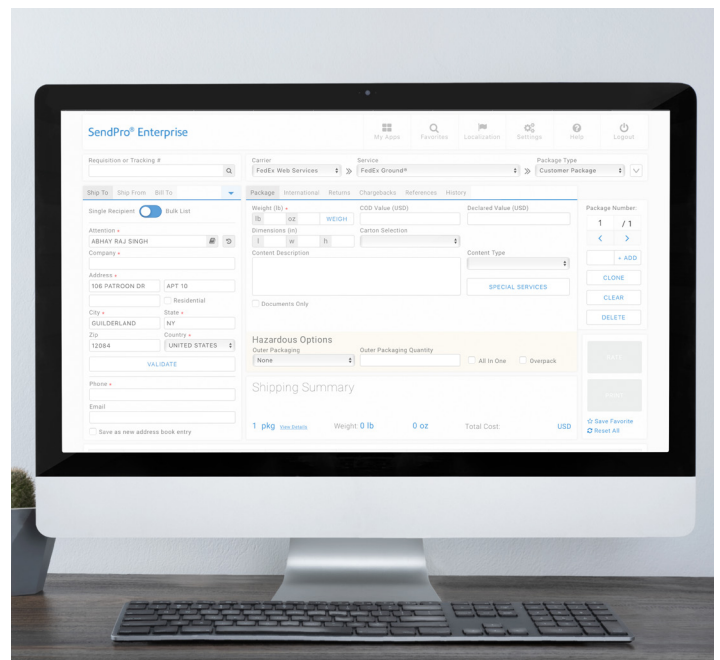

Pitney Bowes OCR Reader

Capture address information with increased speed, efficiency and accuracy.

The new Optical Character Recognition (OCR) Reader from Pitney Bowes eliminates the human error of typing addresses.

No longer do you have to deal with the tedium, mistakes and time of typing addresses by hand when creating a shipping label in SendPro® Enterprise. Our OCR reader captures address blocks precisely with a simple scan. This streamlined process not only prevents mislabeling, it enables you to handle more packages more easily each day.

Handheld convenience that seamlessly syncs with your SendPro Enterprise solution.

This rugged, compact device is built for the rigors of daily use. It's so simple to operate, employees can be up and running in minutes. Simply scan a printed address from paper, a pre-existing envelope or even a package label. The address information is captured and relayed instantly via Bluetooth to your SendPro Enterprise recipient address label files. It's as easy as taking a photo with your cell phone.

Simplify adding new addresses to SendPro Enterprise with greater accuracy.

After capture by the OCR, the address information is populated into predetermined fields in your SendPro Enterprise recipient shipping label. You can choose to save these new entries into your address book or discard them. This helps you keep your address book lean and clean.

The OCR Reader instantly captures address information. No more typing addresses.