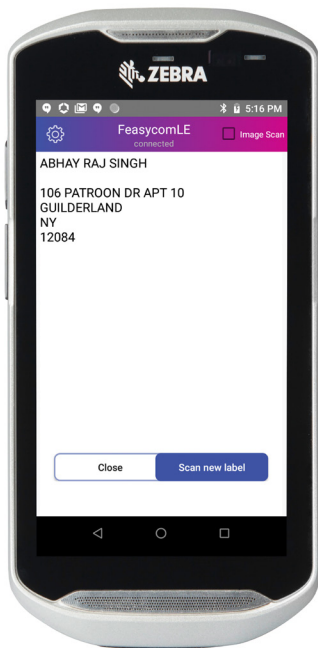

United States
3001 Summer Street
Stamford, CT 06926-0700